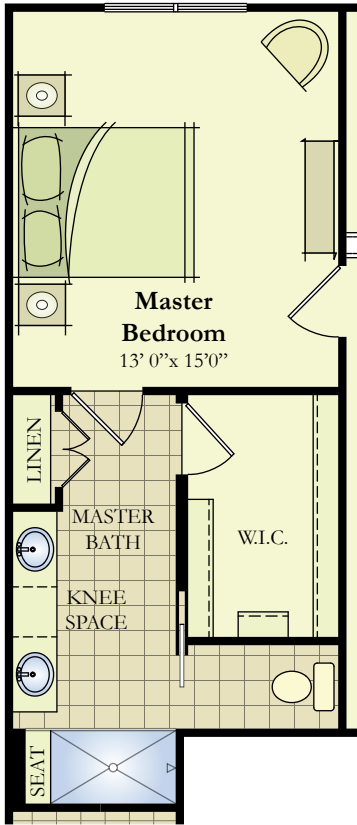

# AUBURN

Opt. Master Bath

First Floor  
1,604 Sq.Ft.