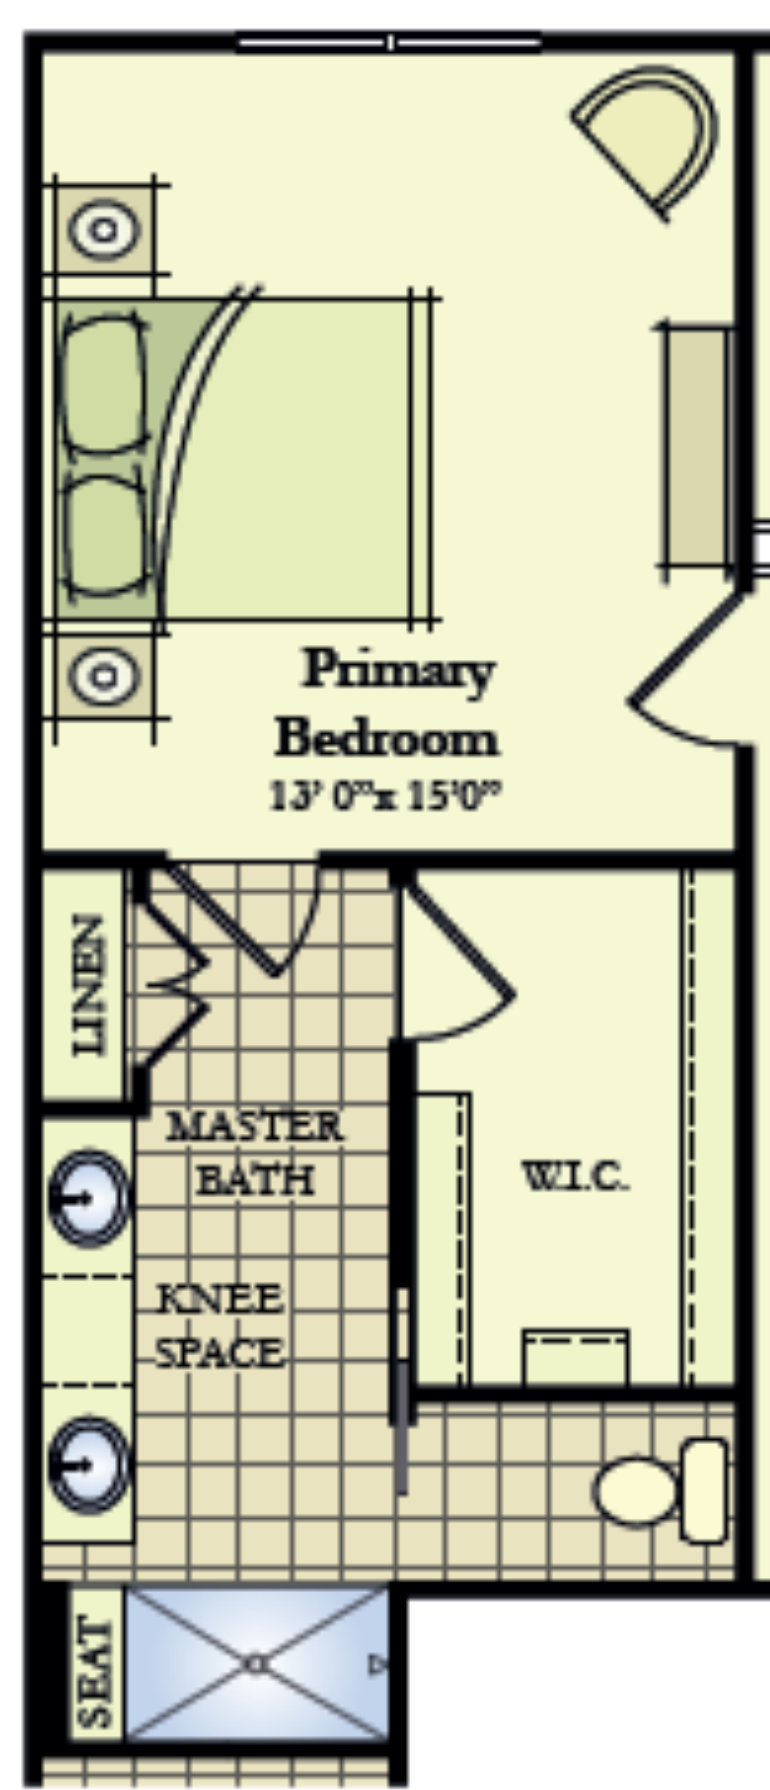

Morrell Builders "The Auburn" 1,604 SF

First floor living, low maintenance Town Homes with every amenity.

Opt. Primary Bath