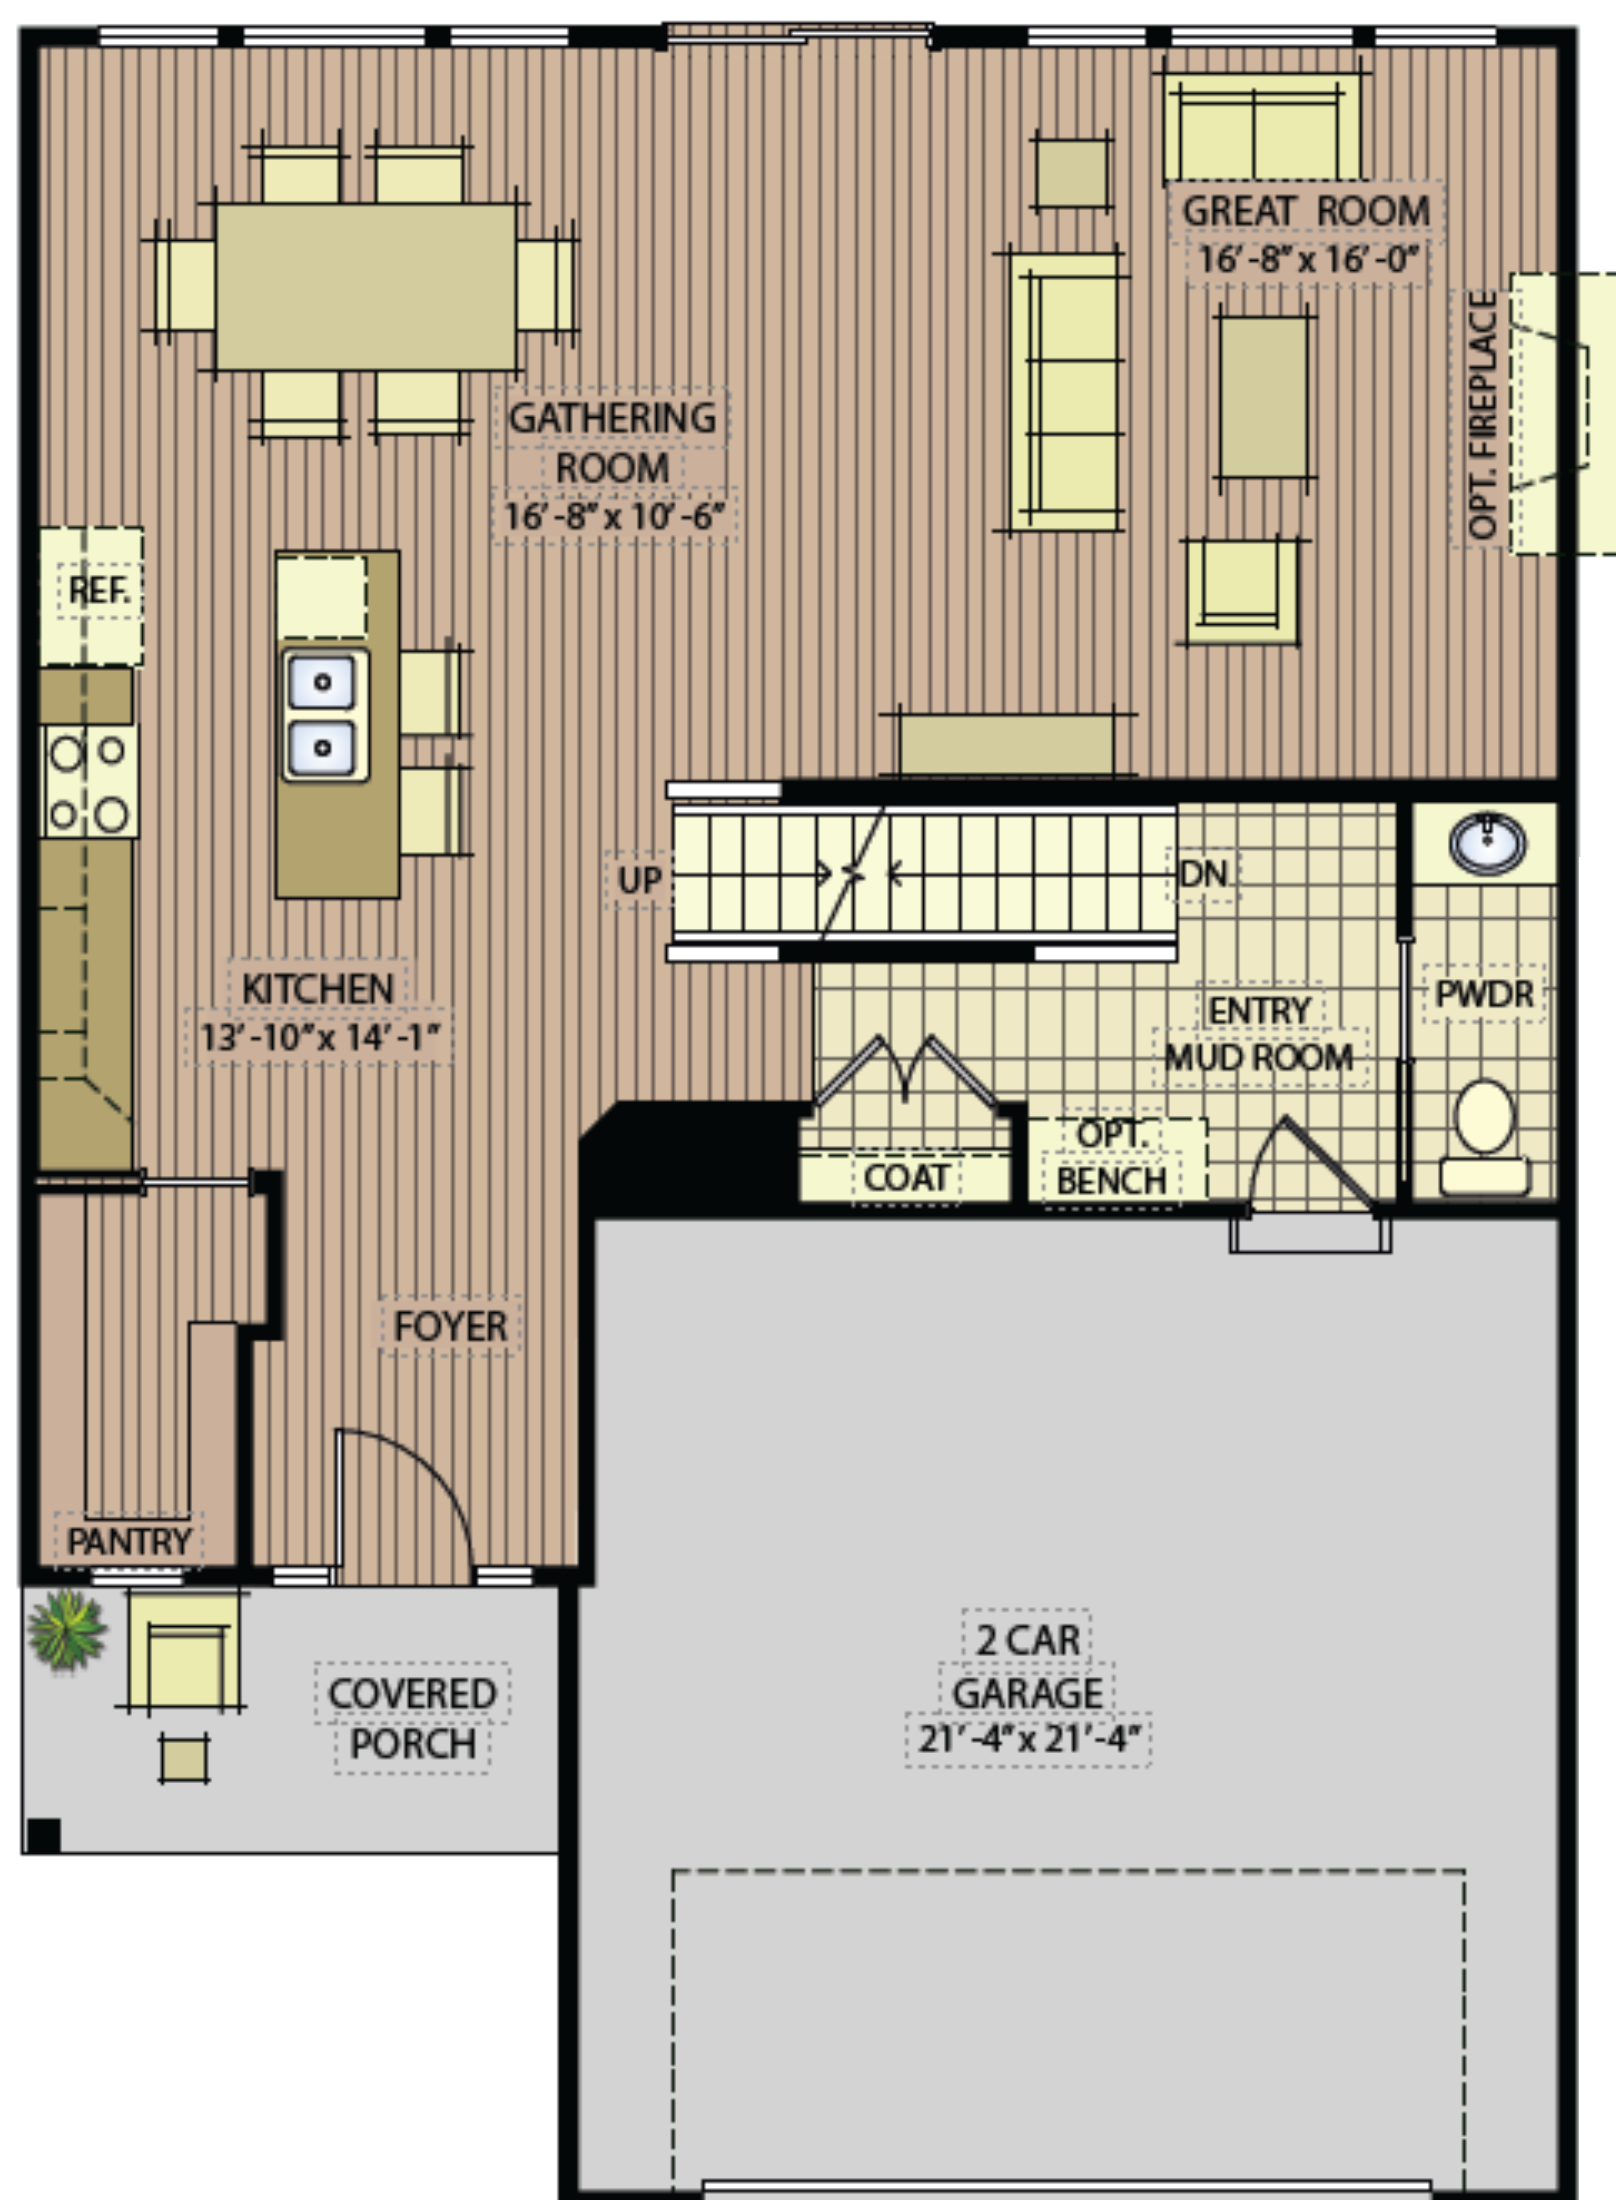

Morrell Builders "The Bailey" 2,310 SF

Spacious Smart Homes with light filled rooms and every amenity.

OPT. KITCHEN PANTRY