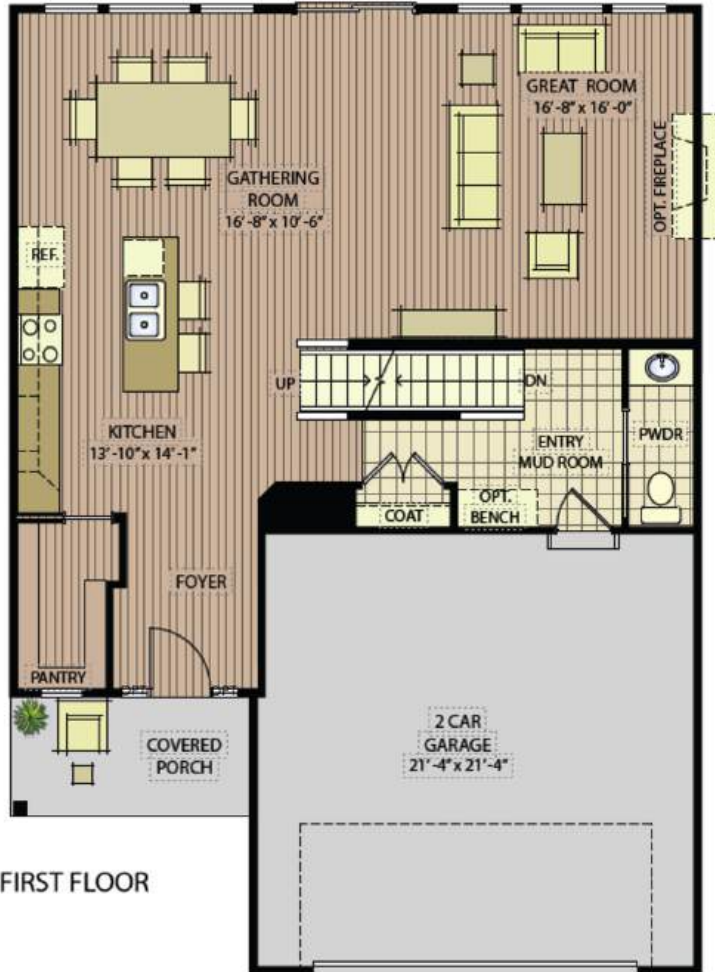

THE Bailey

2,310 SQ. FT.

Spacious smart homes with light filled rooms and every amenity

*Please note floor plan layouts may display optional upgrades; actual features may vary based on individual preferences and customization choices.