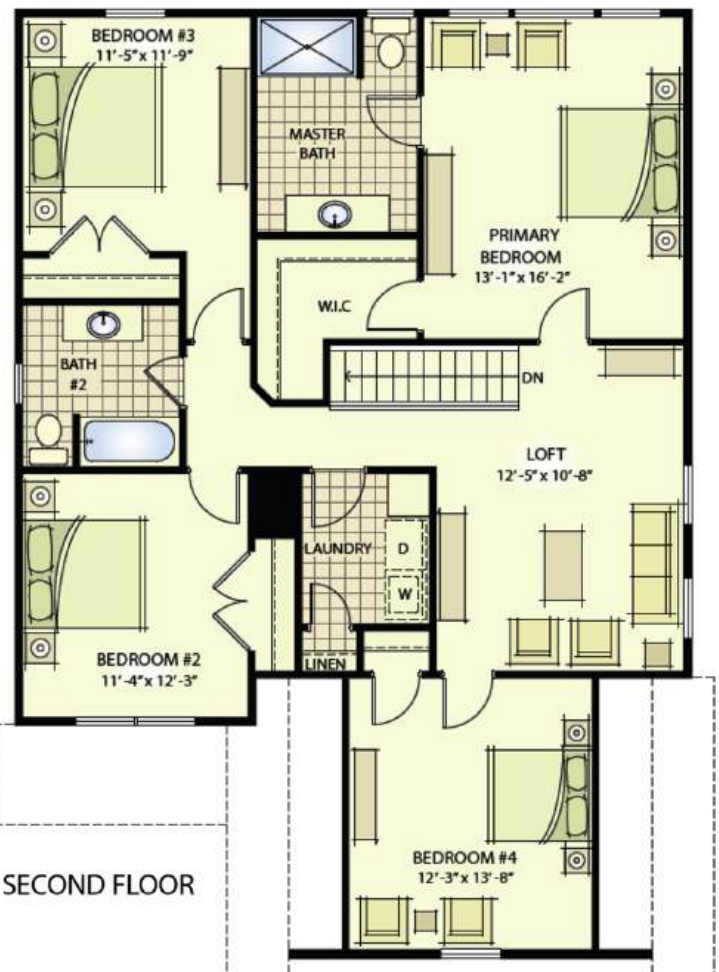

THE Bailey

2,310 SQ. FT.

Spacious smart homes with light filled rooms and every amenity

*Please note floor plan layouts may display optional upgrades; actual features may vary based on individual preferences and customization choices.