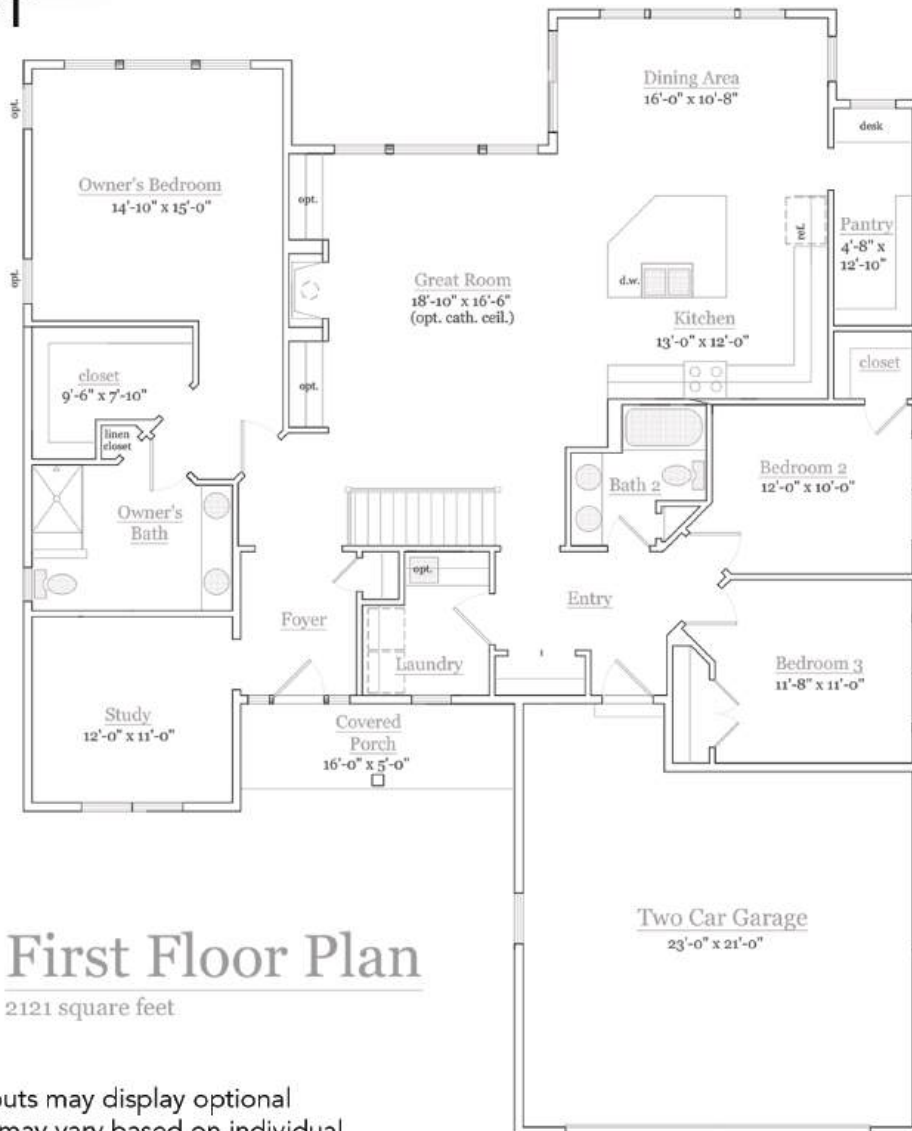

# THE Willow

2,121 SQ FT

\*Please note floor plan layouts may display optional upgrades; actual features may vary based on individual preferences and customization choices.

# First Floor Plan

1894 square feet

\*Please note floor plan layouts may display optional upgrades; actual features may vary based on individual preferences and customization choices.